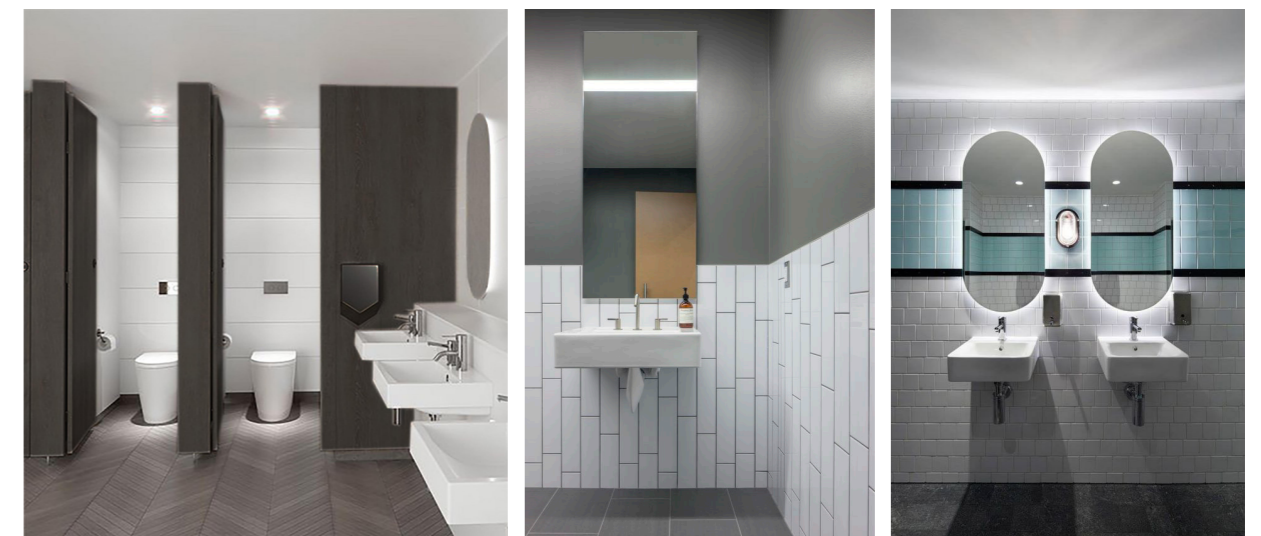

**Foyer toilets**

Plans, proposed palette and sanitaryware

**Existing plan - 3 ladies toilets**

1. Johnson's Tiles - Mineral, Flint. Finish - Bush hammered
2. Johnson's Tiles - Bevel Brick, White. Finish - Gloss
3. Venesta - V1 Unity cubicles. Finish - Colourcoat, Mid Grey
4. Mirrors - Individual wall mounted mirrors. To be illuminated from the rear.

**Proposed plan - 2 gents toilets and 2 ladies toilets**

- PLUS -
- Dolphin - soap dispenser, Elements BC360
  - Dolphin - hand dryer, Velocity BC2201SS