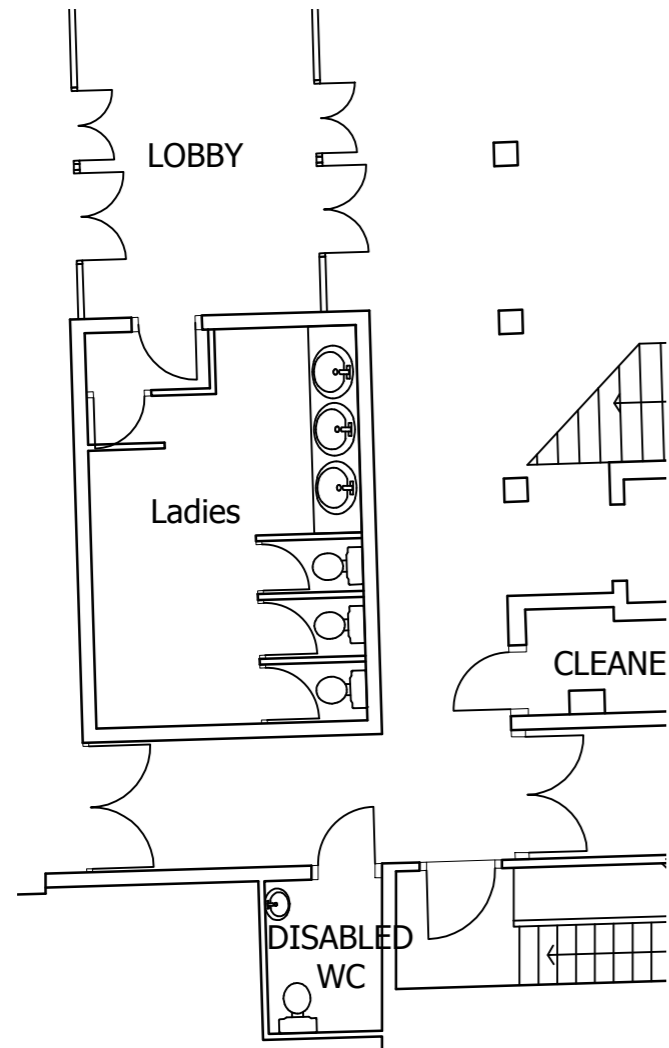

**Foyer toilets**

Plans, proposed palette and sanitaryware

**Existing plan - 3 ladies toilets**

1. Johnson's Tiles - Mineral, Flint. Finish - Bush hammered
2. Johnson's Tiles - Bevel Brick, White. Finish - Gloss
3. Venesta - V1 Unity cubicles. Finish - Colourcoat, Mid Grey
4. Mirrors - Individual wall mounted mirrors. To be illuminated from the rear.

**Proposed plan - 2 gents toilets and 2 ladies toilets**

- PLUS -
- Dolphin - soap dispenser, Elements BC360
  - Dolphin - hand dryer, Velocity BC2201SS