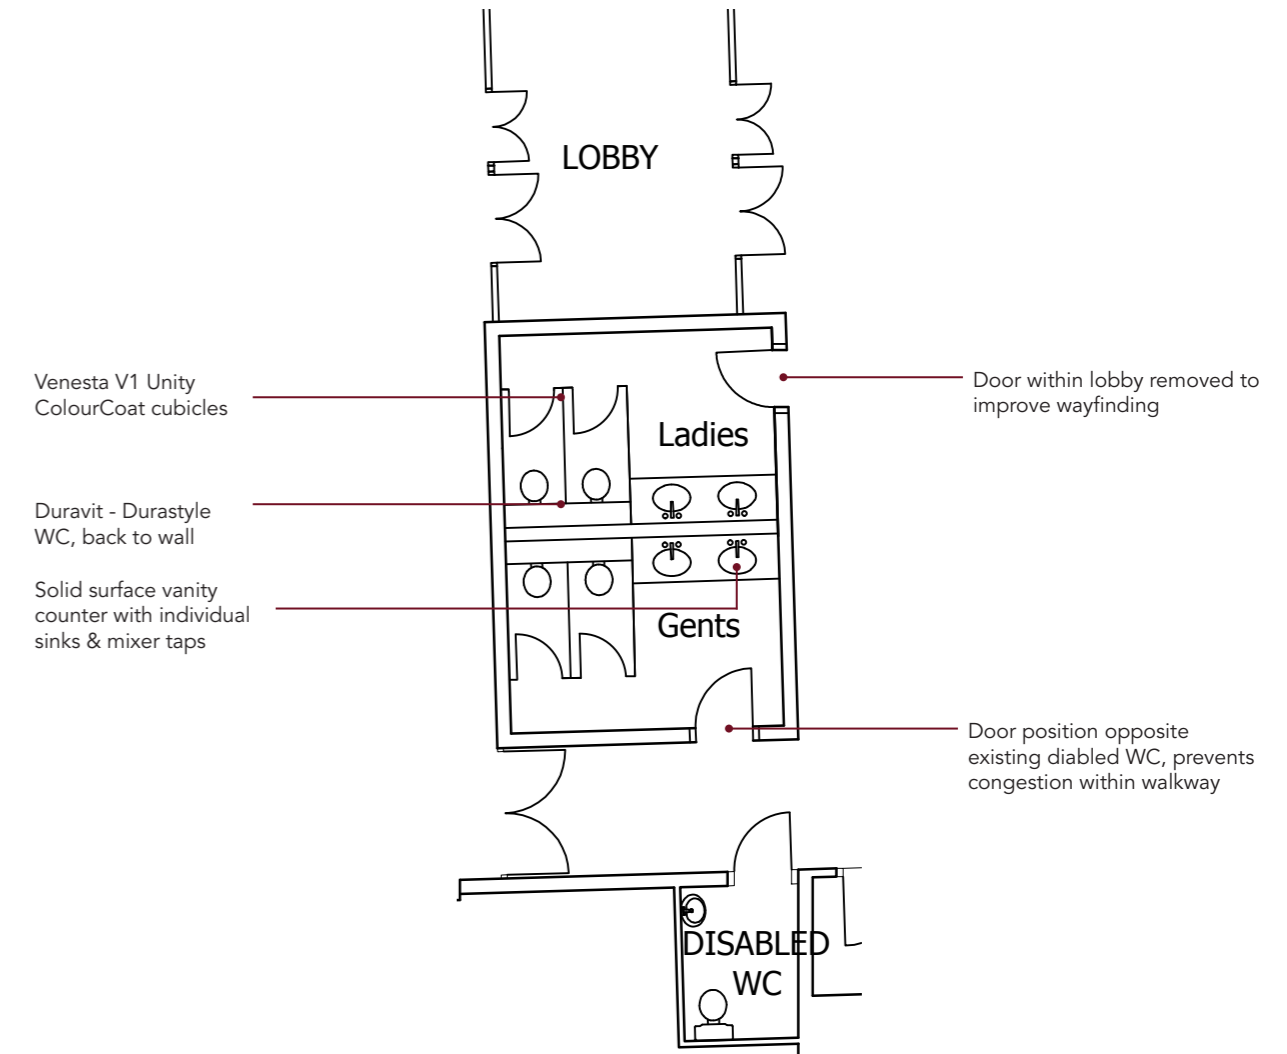

**Foyer toilets**

Plans, proposed palette and sanitaryware

**Existing plan - 3 ladies toilets**

1. Johnson's Tiles - Mineral, Flint. Finish - Bush hammered
2. Johnson's Tiles - Bevel Brick, White. Finish - Gloss
3. Venesta - V1 Unity cubicles. Finish - Colourcoat, Mid Grey
4. Mirrors - Individual wall mounted mirrors. To be illuminated from the rear.

**Proposed plan - 2 gents toilets and 2 ladies toilets**

- PLUS -
- Dolphin - soap dispenser, Elements BC360
  - Dolphin - hand dryer, Velocity BC2201SS